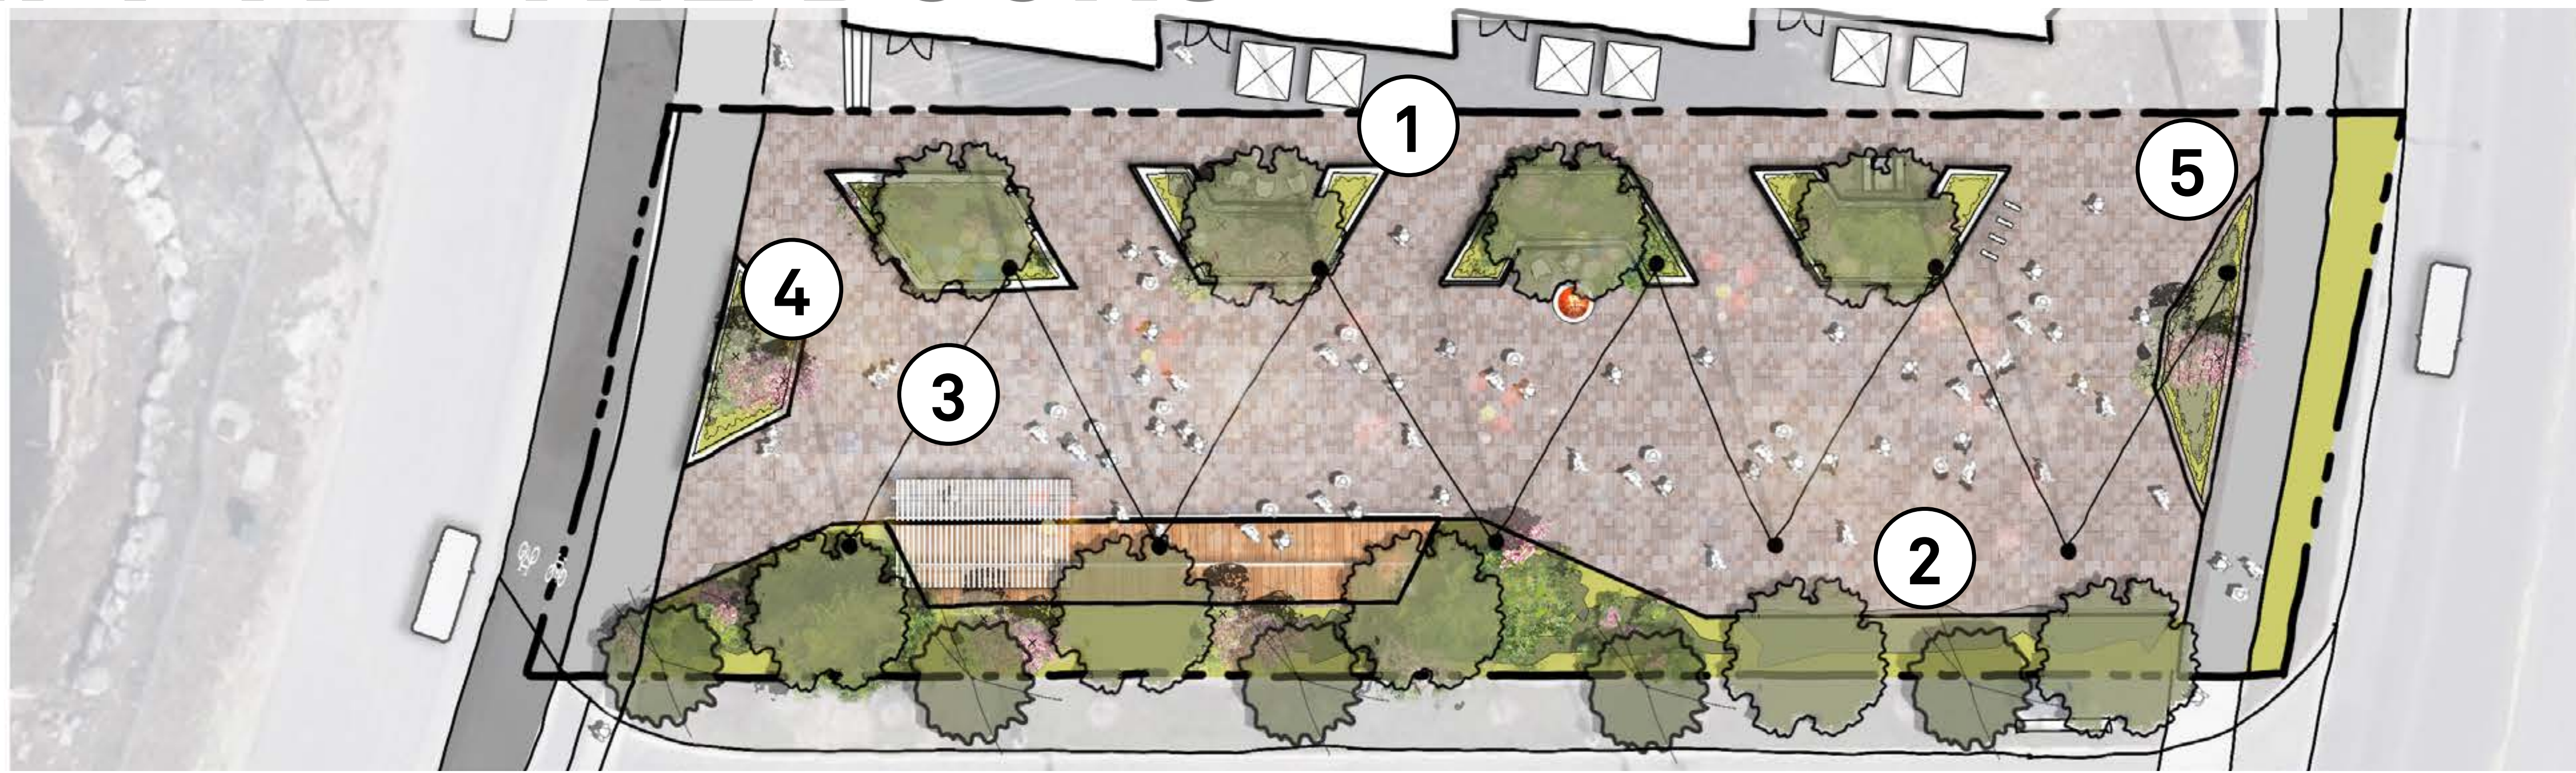

Join us as we work to build something truly special in Collingwood!

WHAT'S HAPPENING AT THE PIAZZA?

Exciting news! A new waterfront Piazza is set to transform our community between Huron St and Side Launch Way, just West of Harbour House. Aligned with the existing Waterfront Master Plan and Shipyards Public Realm vision, this project will provide high-quality design elements to enrich our public space.

INITIAL DESIGN PROPOSALS

2016 WATERFRONT MASTER PLAN ▼

2024 SHIPYARDS PUBLIC REALM PLAN ▼

EXISTING SITE

CONCEPT A - 'THE DOCKS'

CONCEPT B - 'THE WAVE'

CONCEPT A - 'THE DOCKS'

PLACE THE DOTS ON YOUR FAVOURITE IMAGE!

1

WHAT IS YOUR PREFERRED SEATING STYLE?

ADIRONDACK

PICNIC TABLES

SEAT WALLS

2

WHAT IS YOUR PREFERRED SURFACE TREATMENT?

UNIT PAVING

VERTICAL ARTWORK

INTERPRETIVE SIGNAGE

DECK SEATING

MARKET / EVENT SPACE

CONCEPT B - 'THE WAVE'

PLACE THE DOTS ON YOUR FAVOURITE IMAGE!

1

WHAT IS YOUR PREFERRED SEATING STYLE?