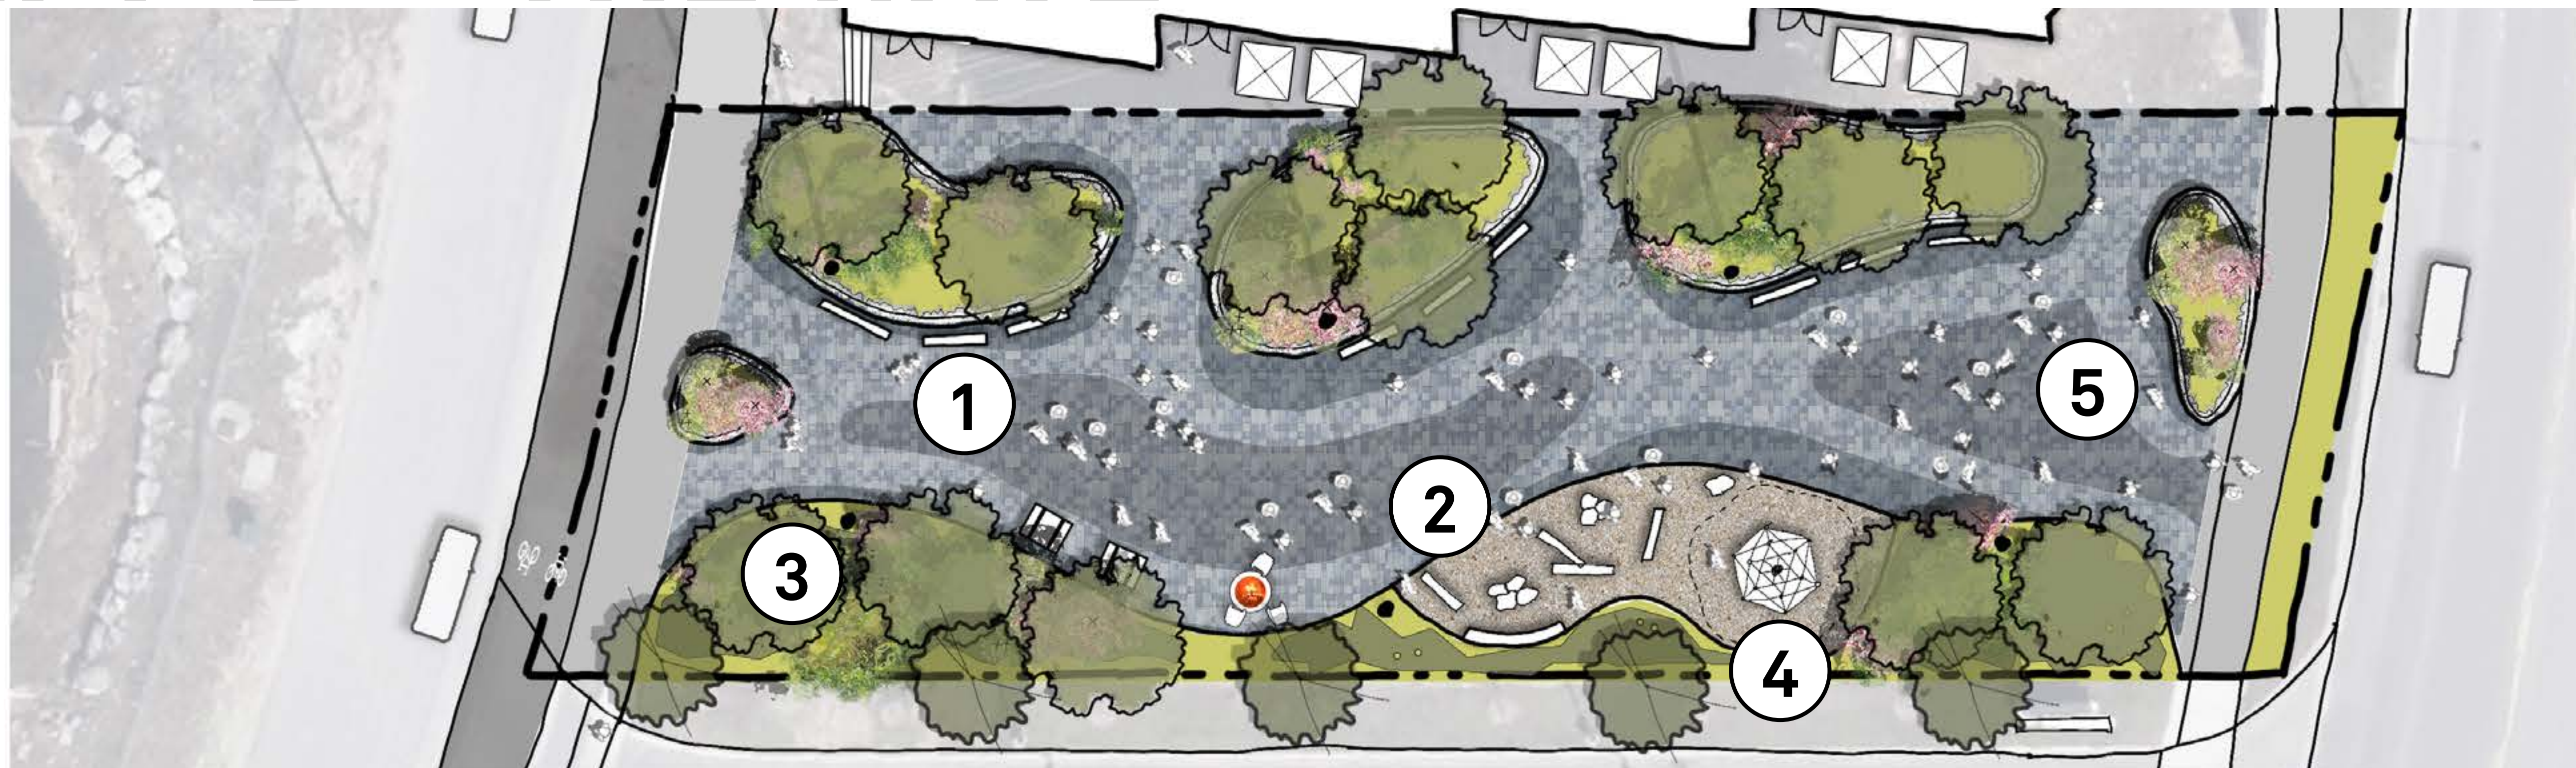

Join us as we work to build something truly special in Collingwood!

WHAT'S HAPPENING AT THE PIAZZA?

Exciting news! A new waterfront Piazza is set to transform our community between Huron St and Side Launch Way, just West of Harbour House. Aligned with the existing Waterfront Master Plan and Shipyards Public Realm vision, this project will provide high-quality design elements to enrich our public space.

VERTICAL ARTWORK

INTERPRETIVE SIGNAGE

DECK SEATING

MARKET / EVENT SPACE

CONCEPT B - 'THE WAVE'

PLACE THE DOTS ON YOUR FAVOURITE IMAGE!

1

WHAT IS YOUR PREFERRED SEATING STYLE?