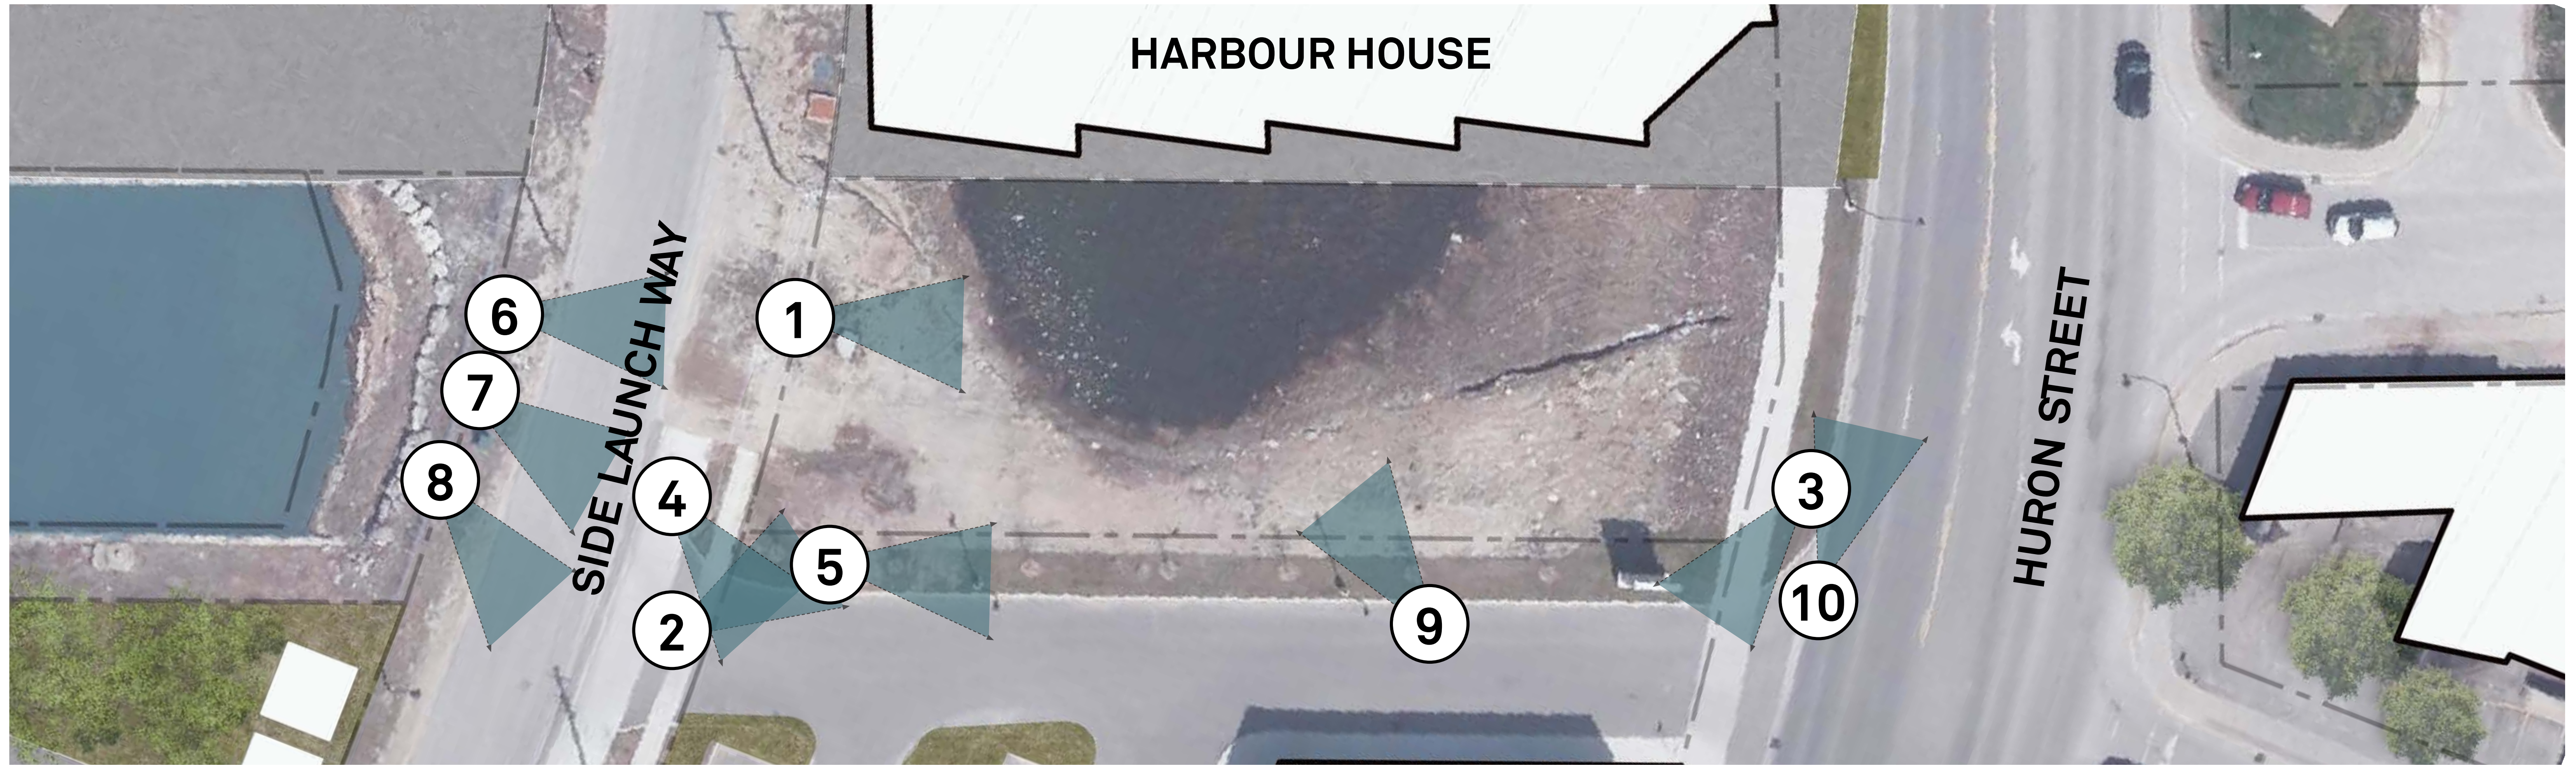

Join us as we work to build something truly special in Collingwood!

WHAT'S HAPPENING AT THE PIAZZA?

Exciting news! A new waterfront Piazza is set to transform our community between Huron St and Side Launch Way, just West of Harbour House. Aligned with the existing Waterfront Master Plan and Shipyards Public Realm vision, this project will provide high-quality design elements to enrich our public space.

INITIAL DESIGN PROPOSALS

2016 WATERFRONT MASTER PLAN ▼

2024 SHIPYARDS PUBLIC REALM PLAN ▼

EXISTING SITE

CONCEPT A - 'THE DOCKS'

CONCEPT B - 'THE WAVE'

CONCEPT A - 'THE DOCKS'

PLACE THE DOTS ON YOUR FAVOURITE IMAGE!

VERTICAL ARTWORK

INTERPRETIVE SIGNAGE

DECK SEATING

MARKET / EVENT SPACE

CONCEPT B - 'THE WAVE'

PLACE THE DOTS ON YOUR FAVOURITE IMAGE!

1

WHAT IS YOUR PREFERRED SEATING STYLE?