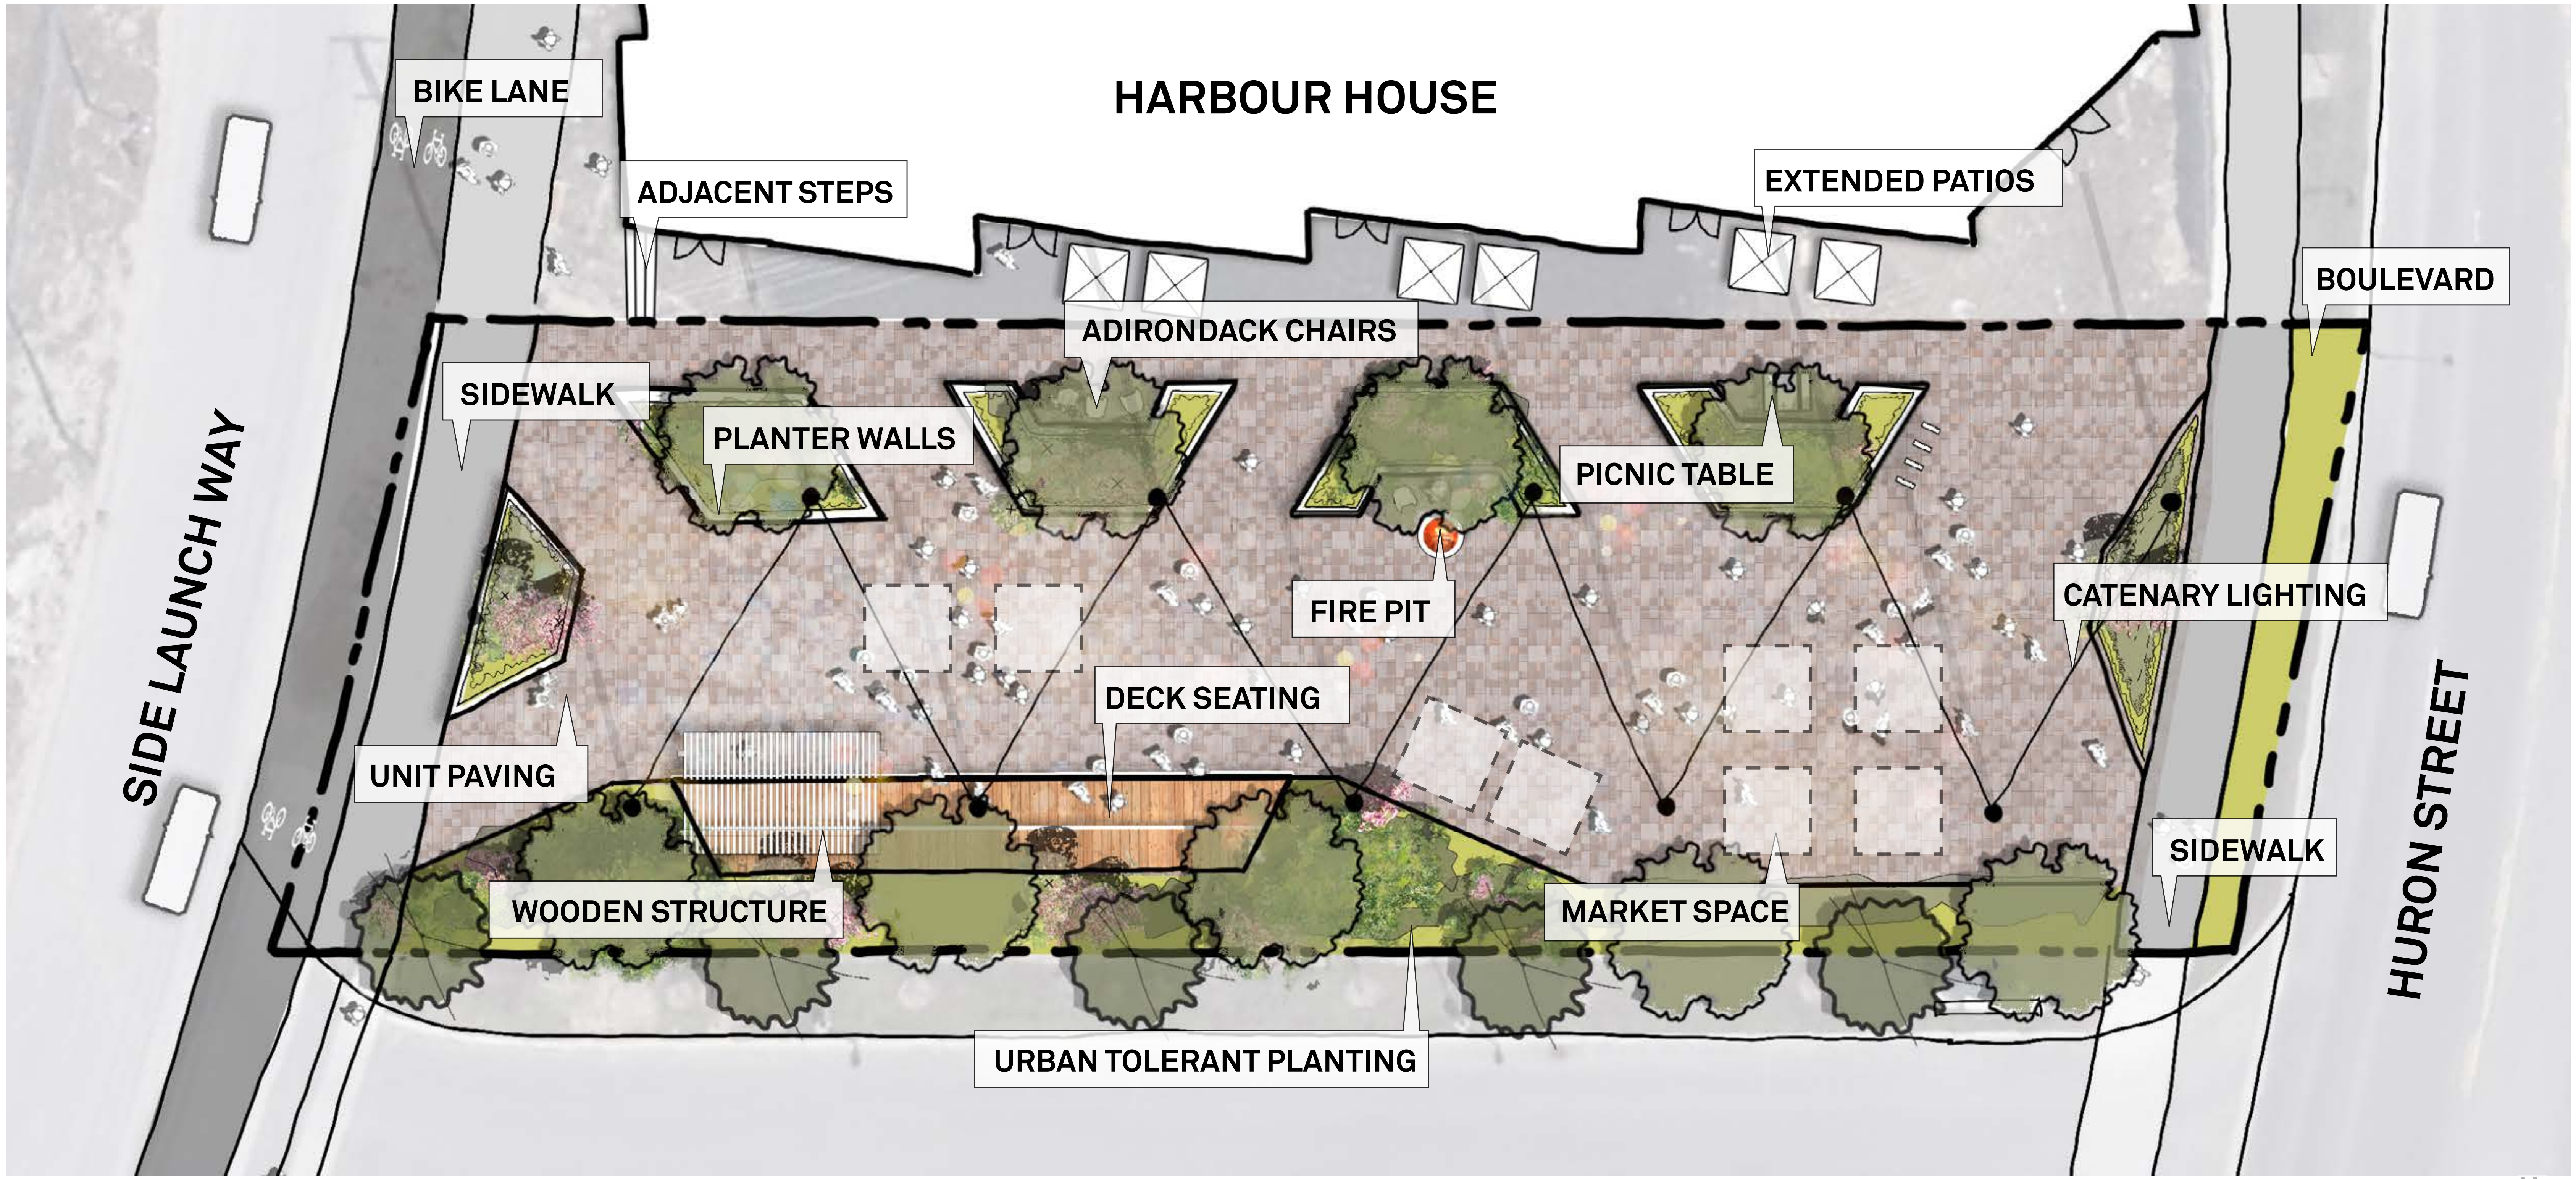

Join us as we work to build something truly special in Collingwood!

WHAT'S HAPPENING AT THE PIAZZA?

Exciting news! A new waterfront Piazza is set to transform our community between Huron St and Side Launch Way, just West of Harbour House. Aligned with the existing Waterfront Master Plan and Shipyards Public Realm vision, this project will provide high-quality design elements to enrich our public space.

INITIAL DESIGN PROPOSALS

2016 WATERFRONT MASTER PLAN ▼

2024 SHIPYARDS PUBLIC REALM PLAN ▼

EXISTING SITE

CONCEPT A - 'THE DOCKS'

CONCEPT B - 'THE WAVE'

CONCEPT A - 'THE DOCKS'

PLACE THE DOTS ON YOUR FAVOURITE IMAGE!

1

WHAT IS YOUR PREFERRED SEATING STYLE?

ADIRONDACK

PICNIC TABLES

SEAT WALLS

2

WHAT IS YOUR PREFERRED SURFACE TREATMENT?

UNIT PAVING

VERTICAL ARTWORK

INTERPRETIVE SIGNAGE

DECK SEATING

MARKET / EVENT SPACE

CONCEPT B - 'THE WAVE'

PLACE THE DOTS ON YOUR FAVOURITE IMAGE!

1

WHAT IS YOUR PREFERRED SEATING STYLE?