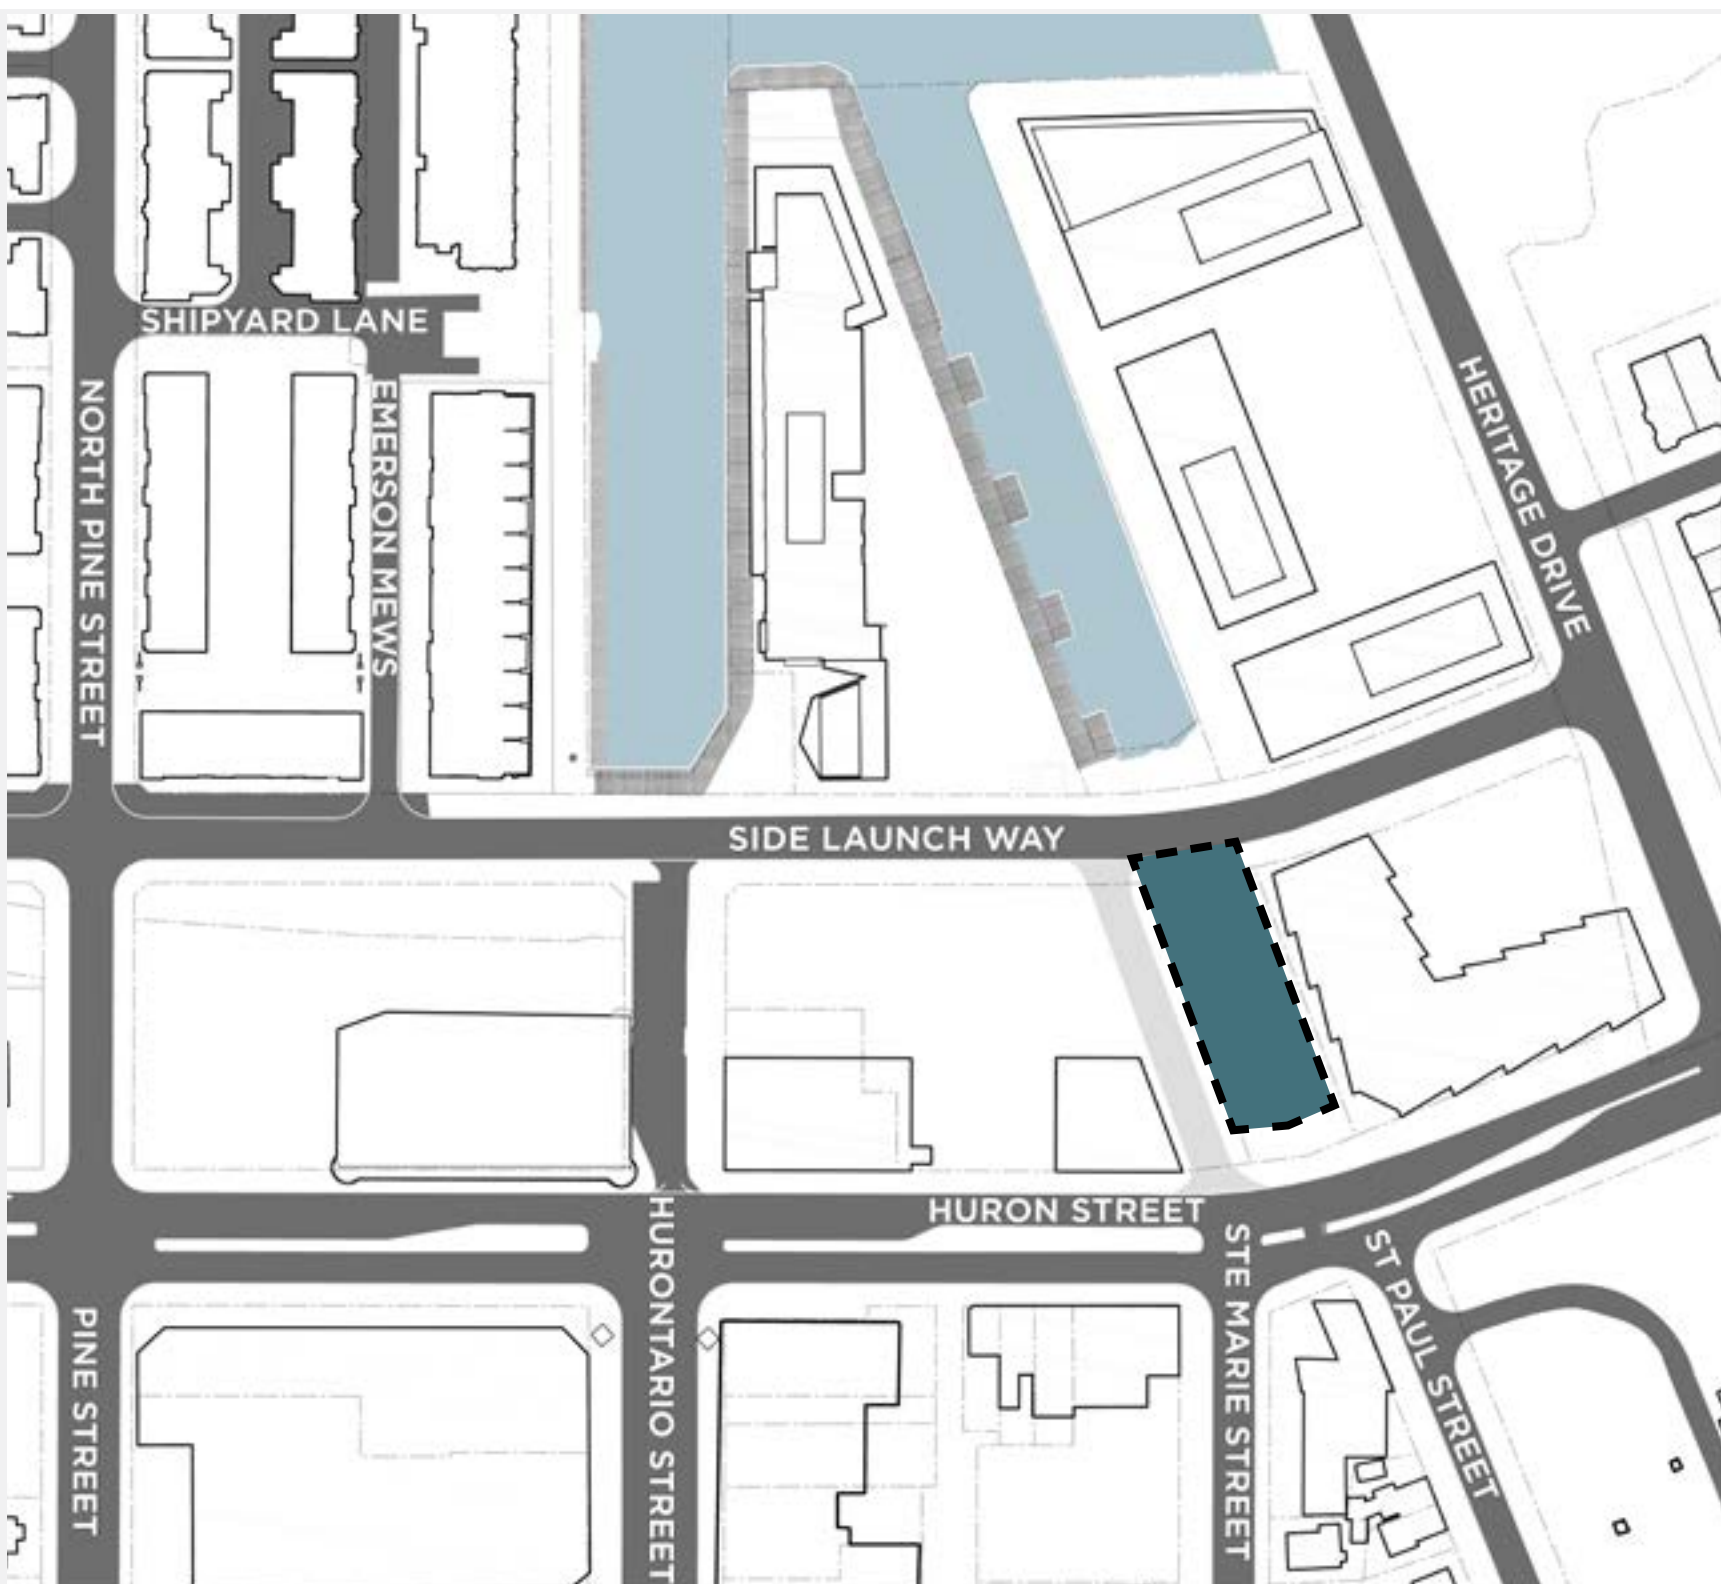

Join us as we work to build something truly special in Collingwood!

WHAT'S HAPPENING AT THE PIAZZA?

Exciting news! A new waterfront Piazza is set to transform our community between Huron St and Side Launch Way, just West of Harbour House. Aligned with the existing Waterfront Master Plan and Shipyards Public Realm vision, this project will provide high-quality design elements to enrich our public space.

VERTICAL ARTWORK

INTERPRETIVE SIGNAGE

DECK SEATING

MARKET / EVENT SPACE

CONCEPT B - 'THE WAVE'

PLACE THE DOTS ON YOUR FAVOURITE IMAGE!

1

WHAT IS YOUR PREFERRED SEATING STYLE?