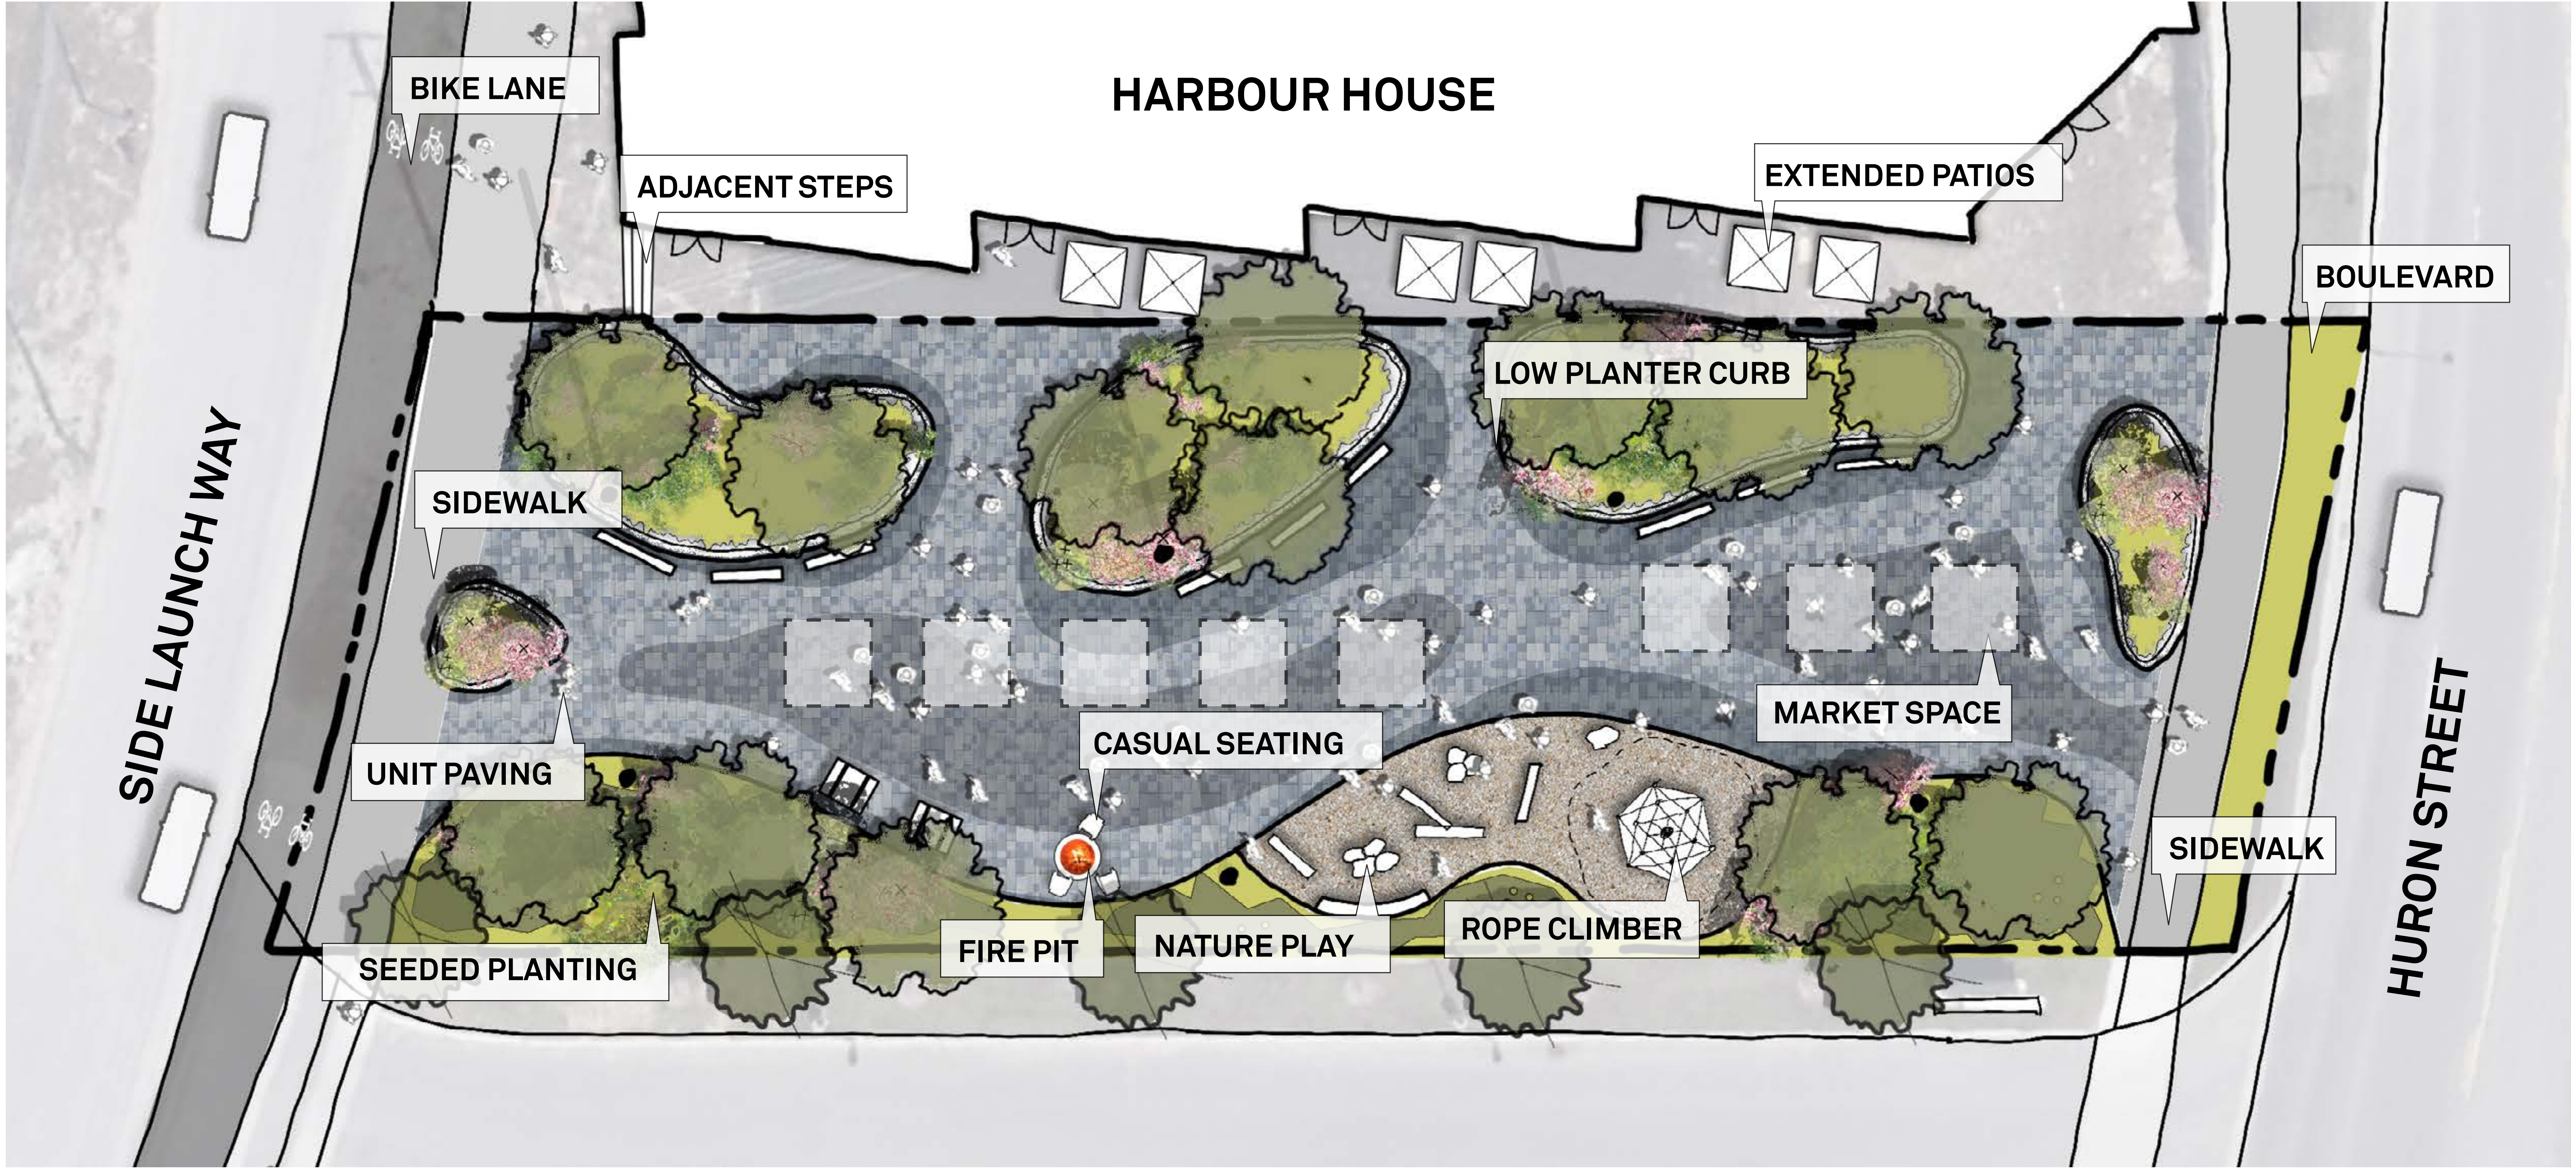

Join us as we work to build something truly special in Collingwood!

WHAT'S HAPPENING AT THE PIAZZA?

Exciting news! A new waterfront Piazza is set to transform our community between Huron St and Side Launch Way, just West of Harbour House. Aligned with the existing Waterfront Master Plan and Shipyards Public Realm vision, this project will provide high-quality design elements to enrich our public space.

INITIAL DESIGN PROPOSALS

2016 WATERFRONT MASTER PLAN ▼

2024 SHIPYARDS PUBLIC REALM PLAN ▼

EXISTING SITE

CONCEPT A - 'THE DOCKS'

CONCEPT B - 'THE WAVE'

CONCEPT A - 'THE DOCKS'

PLACE THE DOTS ON YOUR FAVOURITE IMAGE!

1

WHAT IS YOUR PREFERRED SEATING STYLE?

ADIRONDACK

PICNIC TABLES

SEAT WALLS

2

WHAT IS YOUR PREFERRED SURFACE TREATMENT?

UNIT PAVING

VERTICAL ARTWORK

INTERPRETIVE SIGNAGE

DECK SEATING

MARKET / EVENT SPACE

CONCEPT B - 'THE WAVE'

PLACE THE DOTS ON YOUR FAVOURITE IMAGE!

1

WHAT IS YOUR PREFERRED SEATING STYLE?