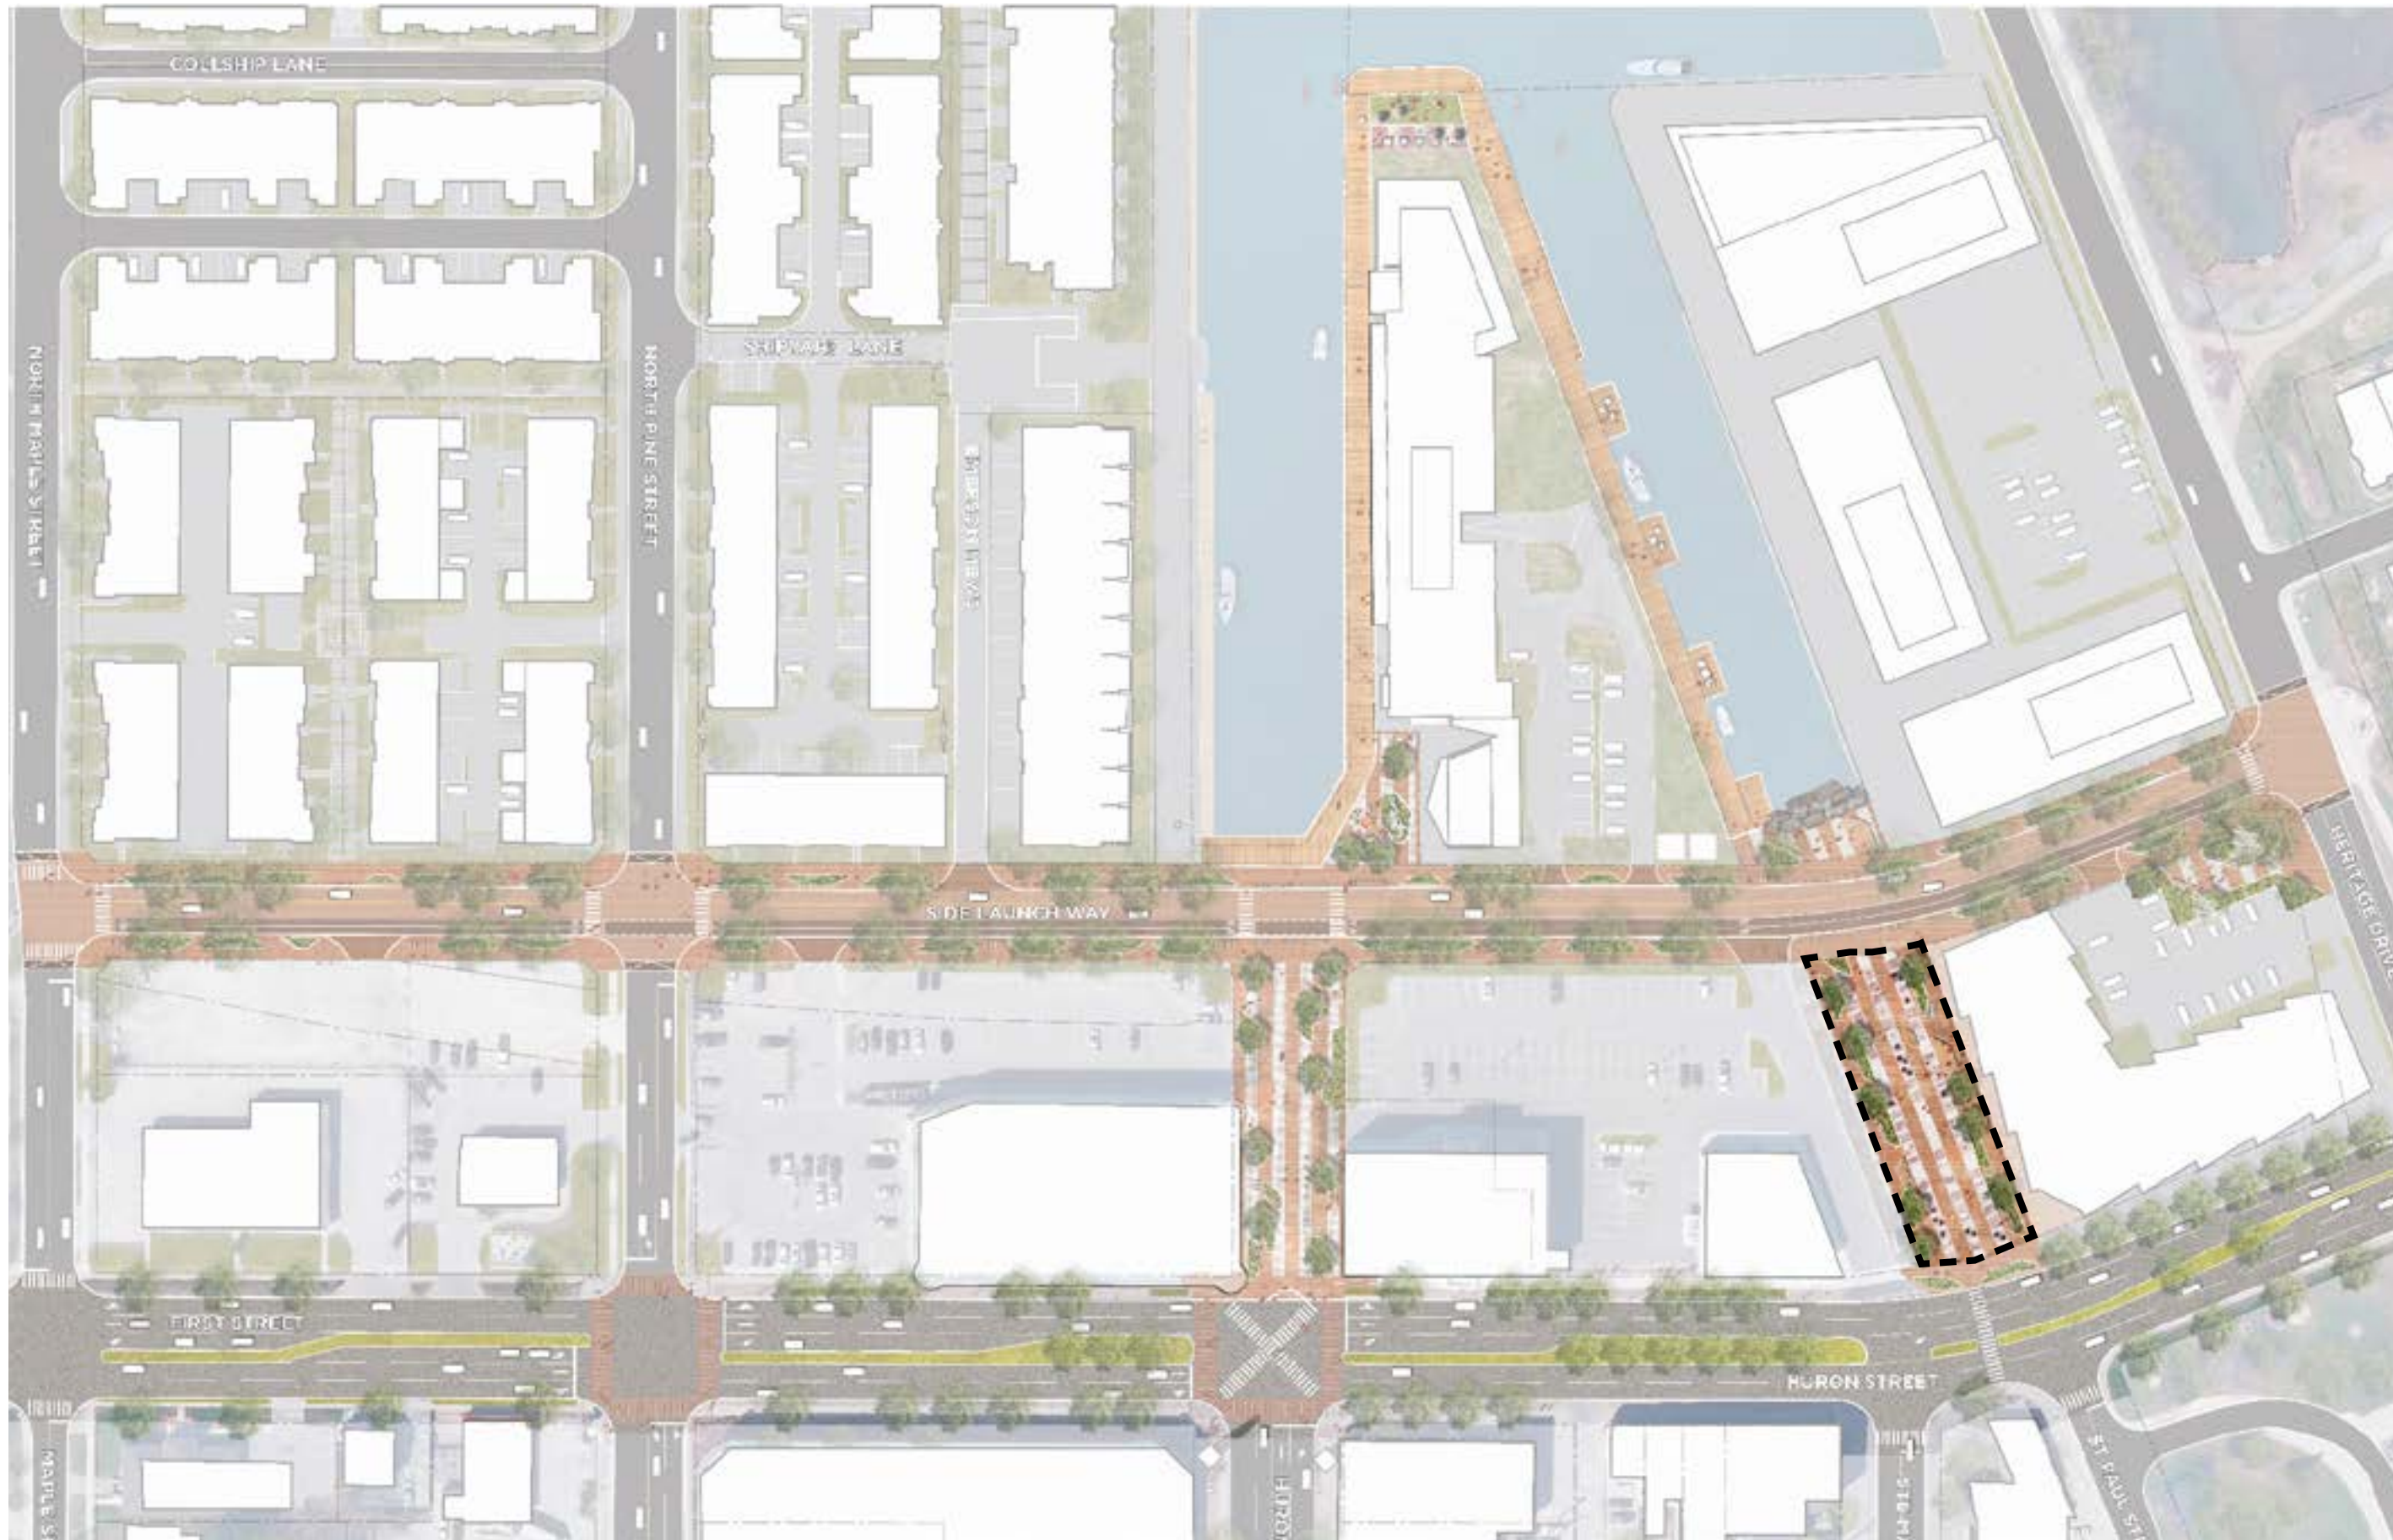

Have Your Say!

Collingwood Residents — we're counting on your input to shape the future of the Piazza. Your ideas will guide us in the design and future programming for this exciting project. Let's work together to create a vibrant space that reflects our community's spirit and vision for the Shipyards.

Join us as we work to build something truly special in Collingwood!

WHAT'S HAPPENING AT THE PIAZZA?

Exciting news! A new waterfront Piazza is set to transform our community between Huron St and Side Launch Way, just West of Harbour House. Aligned with the existing Waterfront Master Plan and Shipyards Public Realm vision, this project will provide high-quality design elements to enrich our public space.

INITIAL DESIGN PROPOSALS

2016 WATERFRONT MASTER PLAN ▼

2024 SHIPYARDS PUBLIC REALM PLAN ▼

EXISTING SITE

CONCEPT A - 'THE DOCKS'

CONCEPT B - 'THE WAVE'

CONCEPT A - 'THE DOCKS'

PLACE THE DOTS ON YOUR FAVOURITE IMAGE!

VERTICAL ARTWORK

INTERPRETIVE SIGNAGE

DECK SEATING

MARKET / EVENT SPACE

CONCEPT B - 'THE WAVE'

PLACE THE DOTS ON YOUR FAVOURITE IMAGE!

1

WHAT IS YOUR PREFERRED SEATING STYLE?